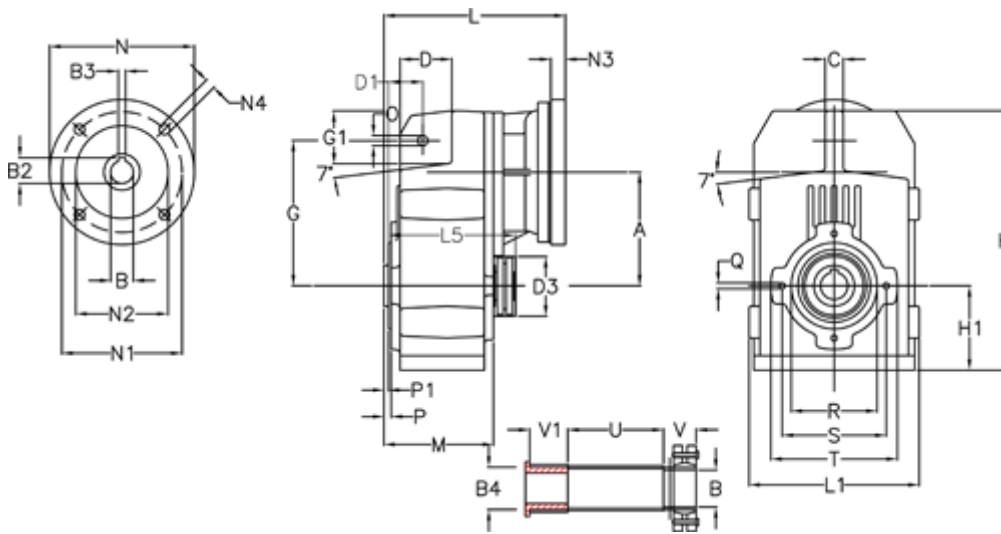

Article number: 295605129608920

Description: Shaft mounted gear  
A514QF55-1296-P63B5

## Measures

A = 211.30  
B = 55  
B1 = 11  
B2 = 12.8  
B3 = 4  
B4 = 55  
C = 20  
D = 93.5

D1 = 65.0  
d3 = 120  
G = 278  
G1 = 105.5  
H = 479.0  
H1 = 144.0  
L = 339.5  
L1 = 273

I5 = 222.0  
M = 163.0  
N = 140  
N1 = 115  
N2 = 95  
N4 = M8x19  
O = 22  
P = 8.5

P1 = 4.5  
Q = M12x19  
R = 180  
S = 215  
T = 250  
Tightening torque Nm adapter bushing = 6.0  
Tightening torque Nm shrink disc = 12.0  
U = 91.0

V = 62  
V1 = 50